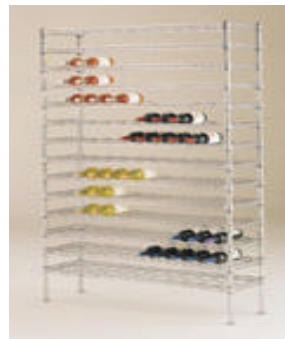

|   |  |
|---|--|
| 2" Black Wheels for light weight use (4/set) optional |  |
| Wheels w/ brake                                       |  |
| Wheels w/o brake                                      |  |

Butterfly Clamp (optional)

Lead time for below items is 2 to 3 weeks.

Wine Rack (holds 9 bottles)

| Wine Shelving (Chrome Finish) |        |       |
|-------------------------------|--------|-------|
| Depth                         | Length | Price |
| 14"                           | 36"    |       |
| 14"                           | 48"    |       |

| Wine Shelving (Stainless Steel Finish) |        |       |
|--|--------|-------|
| Depth                                  | Length | Price |
| 14"                                    | 36"    |       |
| 14"                                    | 48"    |       |