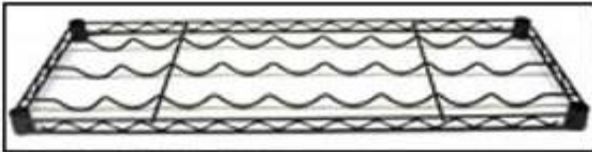

Wine Rack (holds 9 bottles)